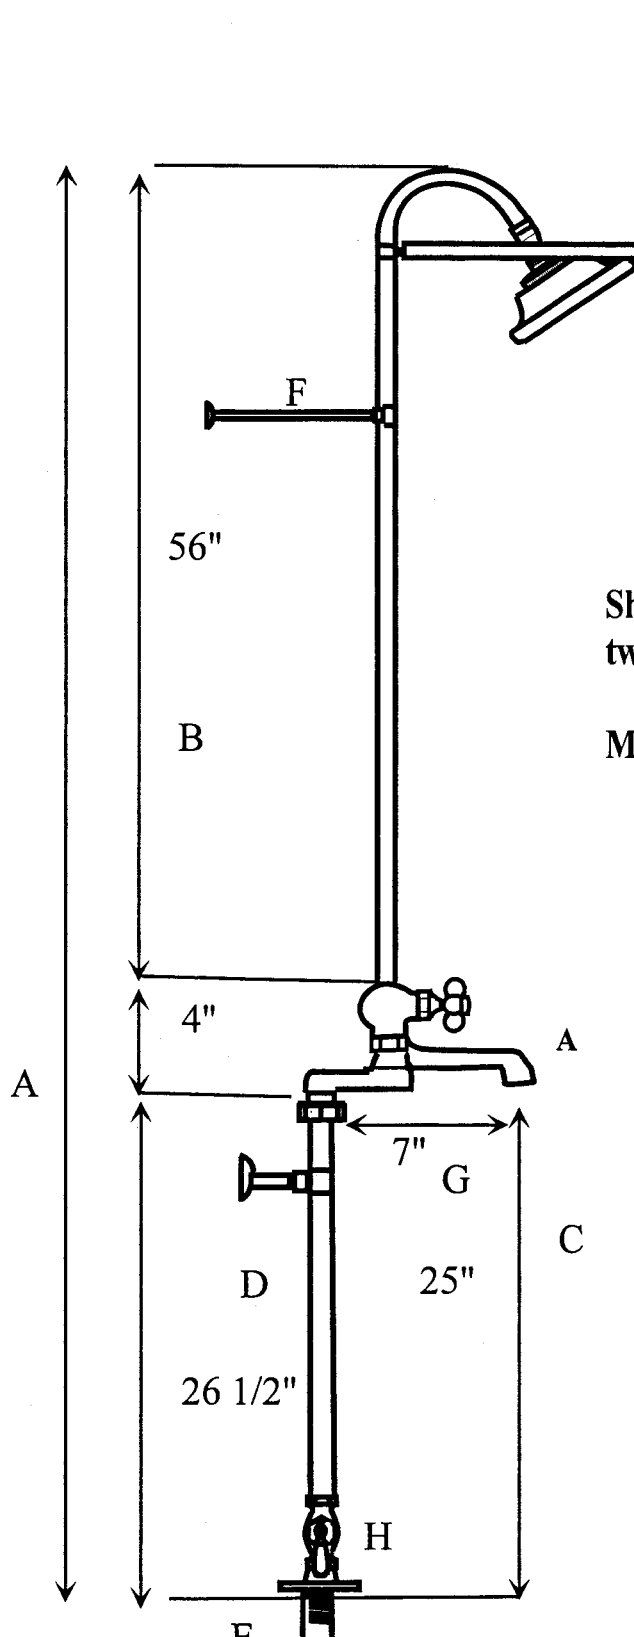

**SUNRISE
SPECIALTY CO.**

**438 Floor Mounted
Tubfill/Shower with
Shower Curtain Ring**

Specifications

Shower Curtain Ring 54 inches by 24 inches with two 24 inch adjustable ceiling support rods.

Mixing body 8 inches on center.

- A. Overall height 86 1/2 inches.
- B. Riser assembly 56 inches.
- C. Floor to bottom of tub spout 25 inches.
- D. Floor to bottom of " H " arms 26 1/2 inches.
- E. Nipple 1/2 IPS X 1 1/2 inches.
- F. Wall brackets adjustable 5 to 18 inches.
- G. Center of supply to center of Spout 7".
- H. Diameter of floor flange 3 inches.