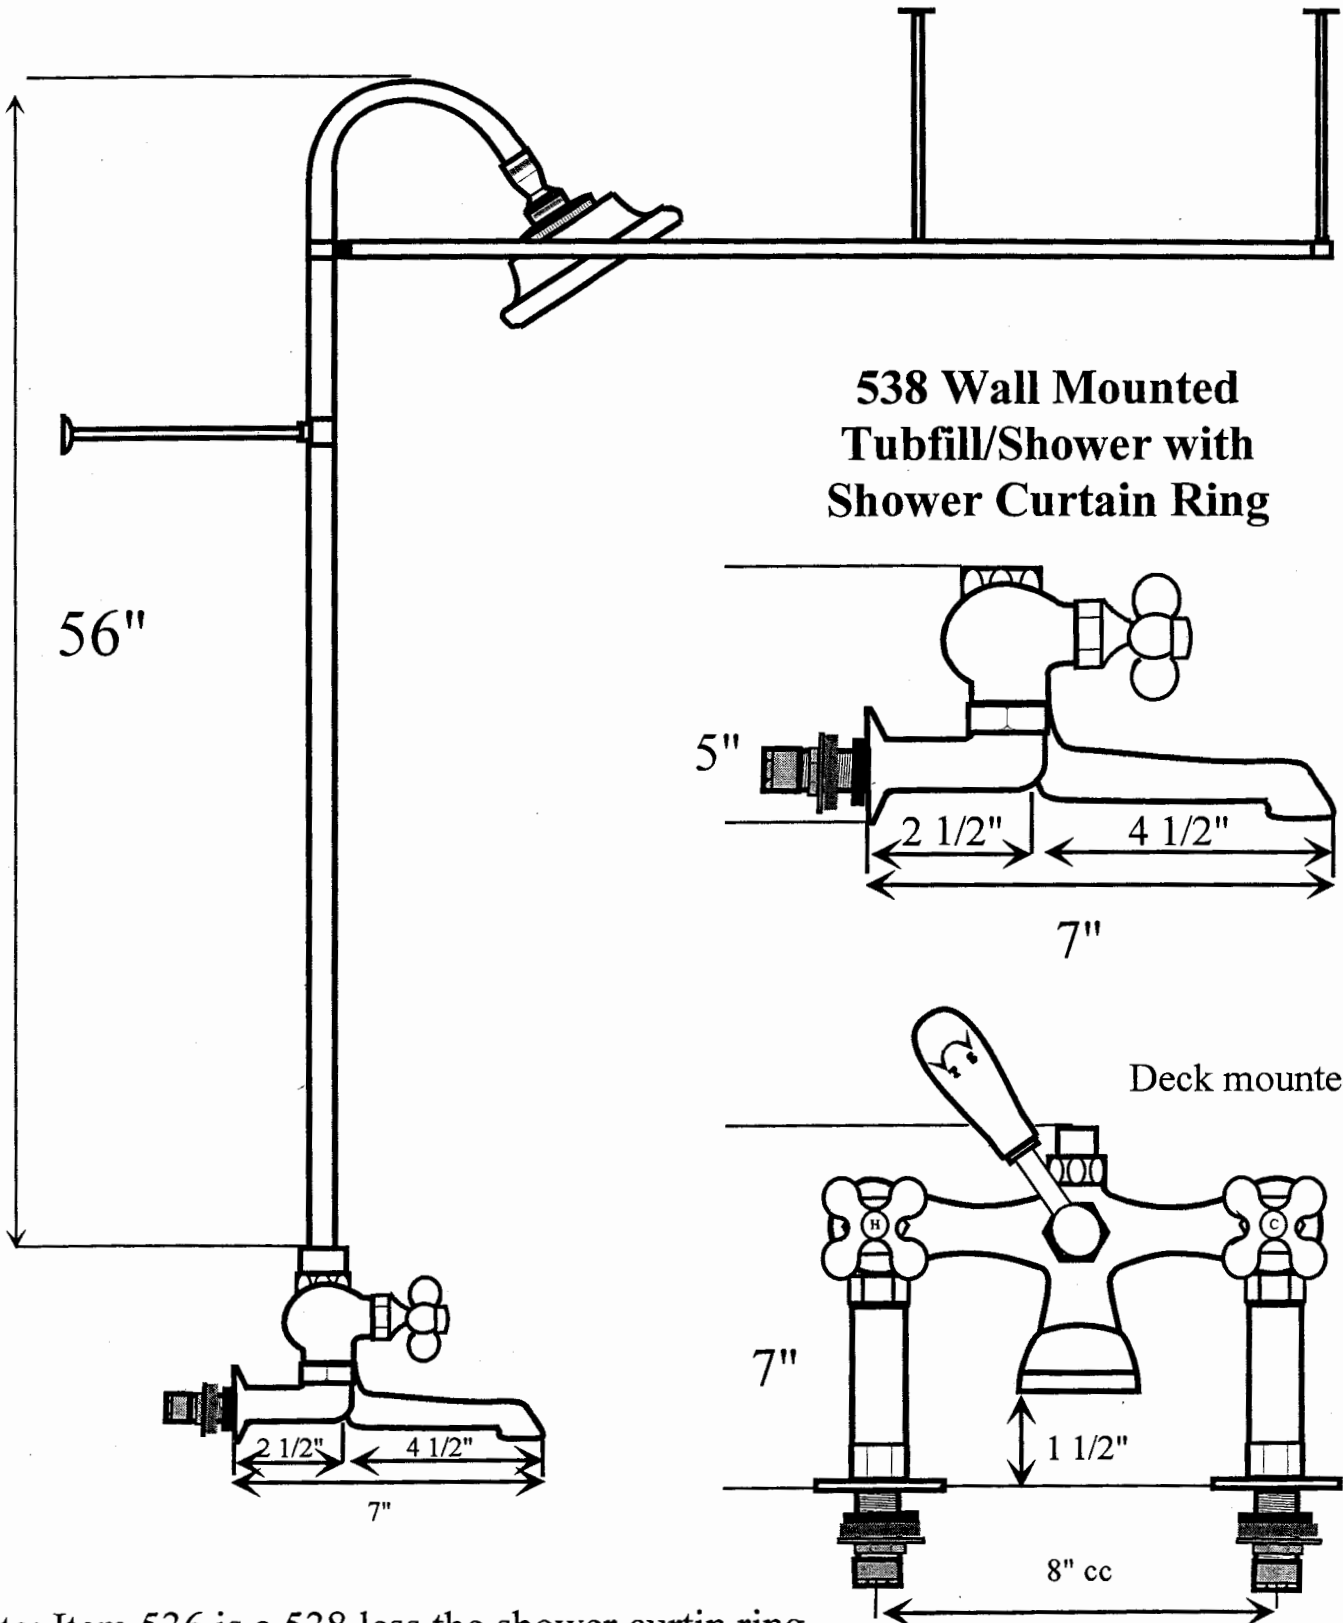

SUNRISE SPECIALTY CO.

538

Rough in sheet

Wall or deck mounted

Note: Item 536 is a 538 less the shower curtain ring.