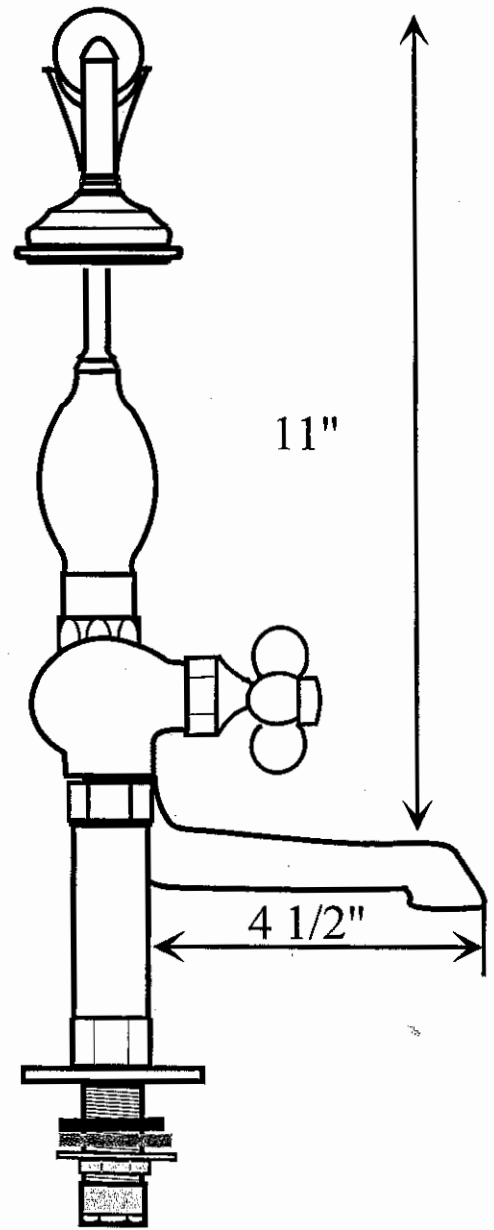

SUNRISE SPECIALTY CO.

533-Deck Mounted

Specifications

The 533 deck mounted faucet comes with 1/2" IPS nipples for an easy installation.

This faucet features an integral backflow prevention. Provided with a 60" handshower hose.