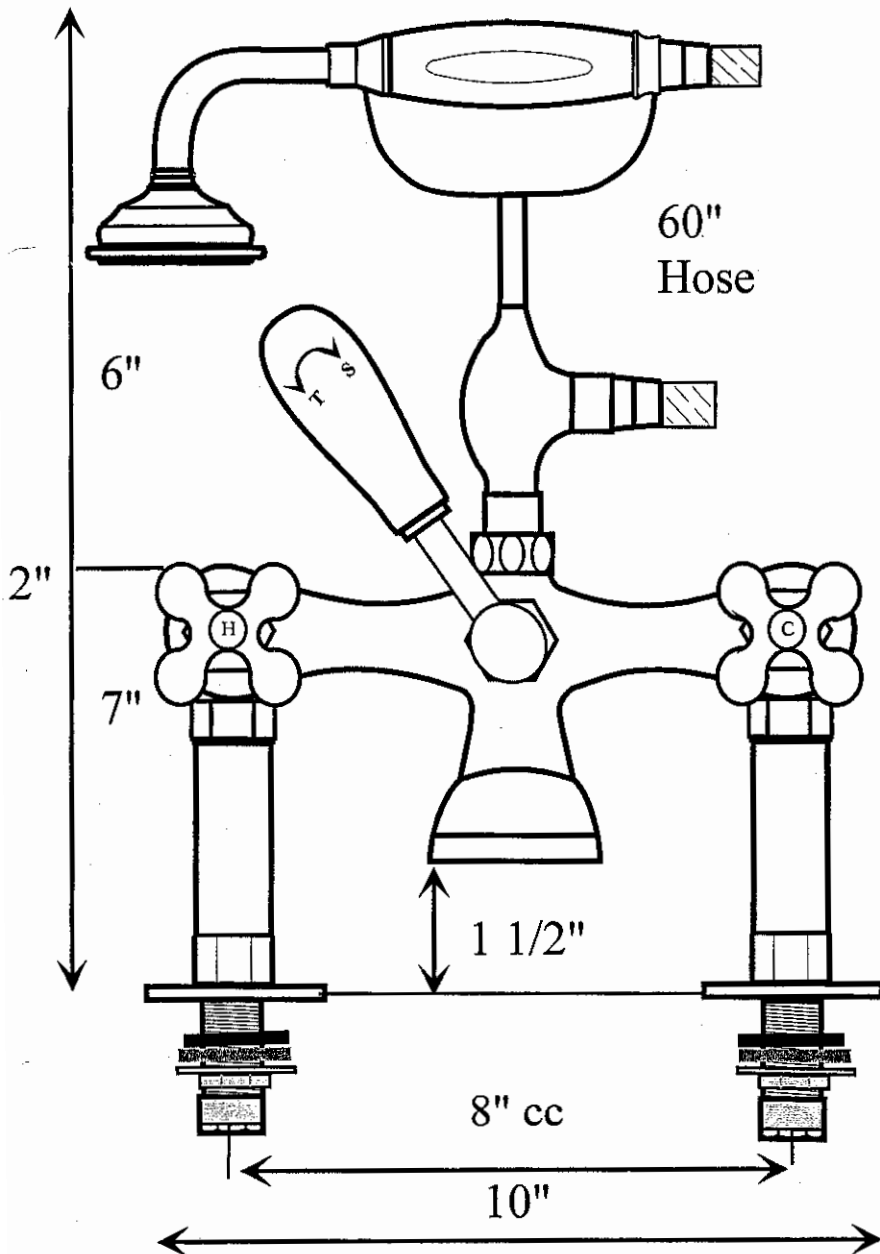

SUNRISE SPECIALTY CO.

533-Deck Mounted

Specifications

The 533 deck mounted faucet comes with 1/2" IPS nipples for an easy installation.

This faucet features an integral backflow prevention. Provided with a 60" handshower hose.