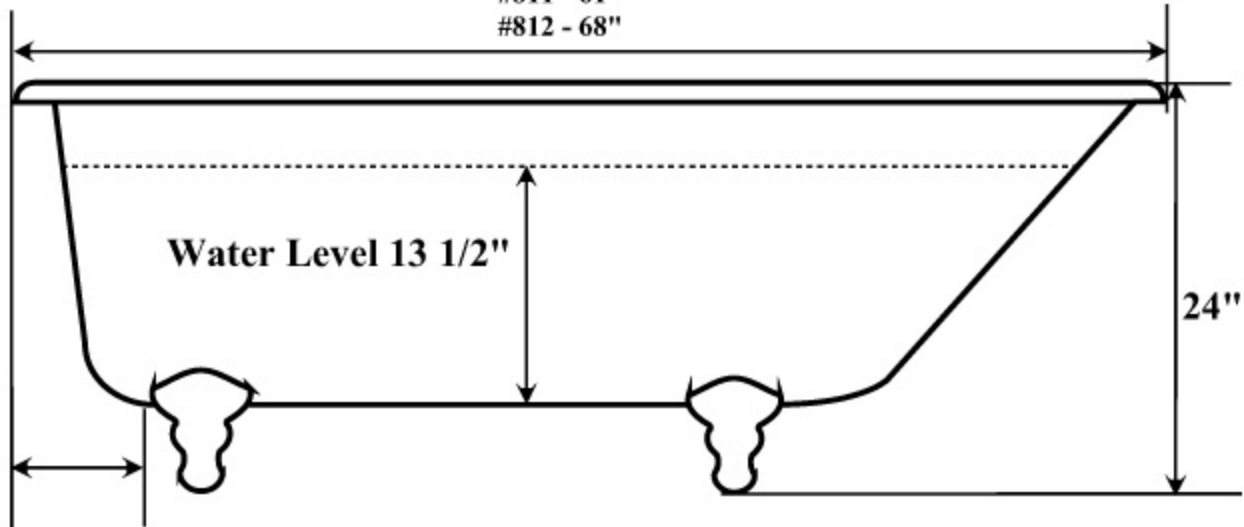

SUNRISE SPECIALTY CO.

#810, #811 & #812 European Clawfoot Tub

Dimensions: 810 54" x 31" 20 1/2"
 811 61" x 31"
 812 68" x 31"

Capacity: 810 45 Gallons
 811 50 Gallons
 812 54 Gallons

#810 - 54"
 #811 - 61"
 #812 - 68"

Center of Drain to
Outer Lip 10"

Waste in Floor: When using Sunrise Specialty 42 waste & overflow, center waste in floor 1 1/2" in from outer edge of tub.