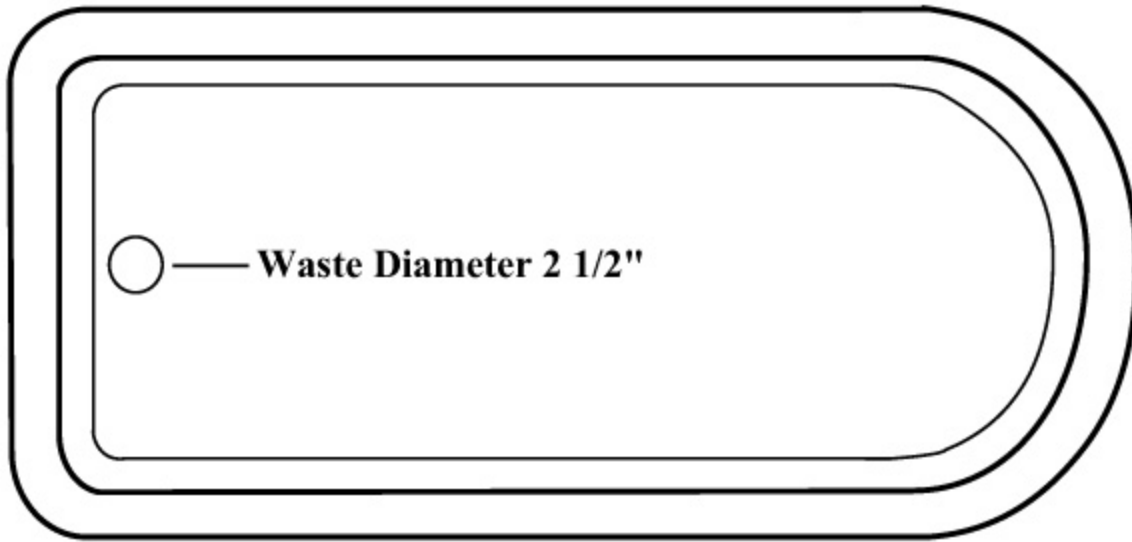

SUNRISE SPECIALTY CO.

#810, #811 & #812 European Clawfoot Tub

Dimensions: 810 54" x 31" 20 1/2"
 811 61" x 31"
 812 68" x 31"

Capacity: 810 45 Gallons
 811 50 Gallons
 812 54 Gallons

#810 - 54"
 #811 - 61"
 #812 - 68"

Center of Drain to
Outer Lip 10"

Waste in Floor: When using Sunrise Specialty 42 waste & overflow, center waste in floor 1 1/2" in from outer edge of tub.