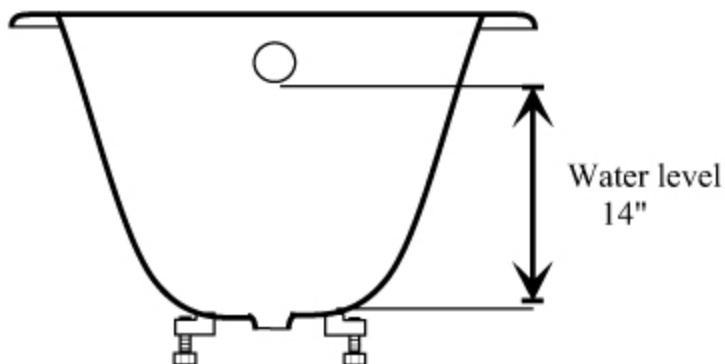

SUNRISE SPECIALTY CO.

#807 BUILT IN TUB

	Length	Width	Height
807-39	39 1/4" (1000mm)	27 1/2" (700 mm)	15 3/4" (400mm)
807-47	47 1/4" (1200 mm)	27 1/2" (700 mm)	15 3/4" (400 mm)
807-55	55 1/4" (1400 mm)	27 1/2" (700 mm)	16 1/2" (420 mm)
807-59	59 5/16" (1500 mm)	27 1/2" (700 mm)	16 1/2" (420 mm)

NOTE:
The feet adjust between 2 to 4 inches for a easier installation.