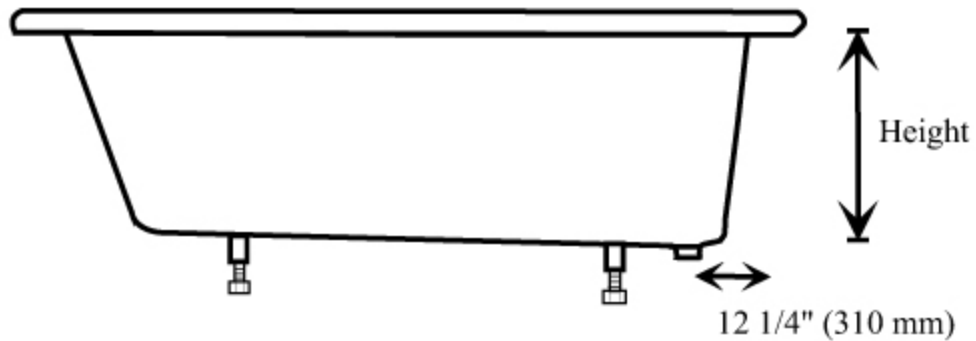

SUNRISE SPECIALTY CO.

#807 BUILT IN TUB

	Length	Width	Height
807-39	39 1/4" (1000mm)	27 1/2" (700 mm)	15 3/4" (400mm)
807-47	47 1/4" (1200 mm)	27 1/2" (700 mm)	15 3/4" (400 mm)
807-55	55 1/4" (1400 mm)	27 1/2" (700 mm)	16 1/2" (420 mm)
807-59	59 5/16" (1500 mm)	27 1/2" (700 mm)	16 1/2" (420 mm)

NOTE:
The feet adjust between 2 to 4 inches for a easier installation.