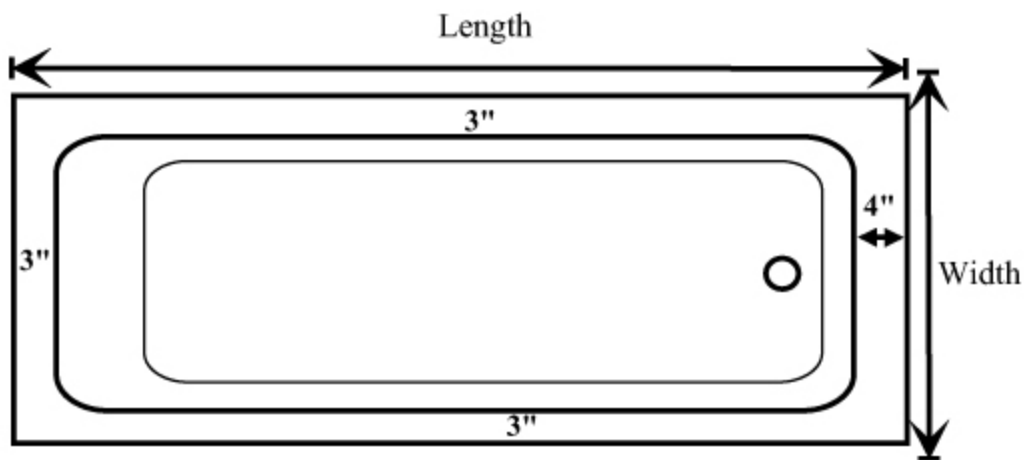

SUNRISE SPECIALTY CO.

#807 BUILT IN TUB

	Length	Width	Height
807-39	39 1/4" (1000mm)	27 1/2" (700 mm)	15 3/4" (400mm)
807-47	47 1/4" (1200 mm)	27 1/2" (700 mm)	15 3/4" (400 mm)
807-55	55 1/4" (1400 mm)	27 1/2" (700 mm)	16 1/2" (420 mm)
807-59	59 5/16" (1500 mm)	27 1/2" (700 mm)	16 1/2" (420 mm)

NOTE:
The feet adjust between 2 to 4 inches for a easier installation.