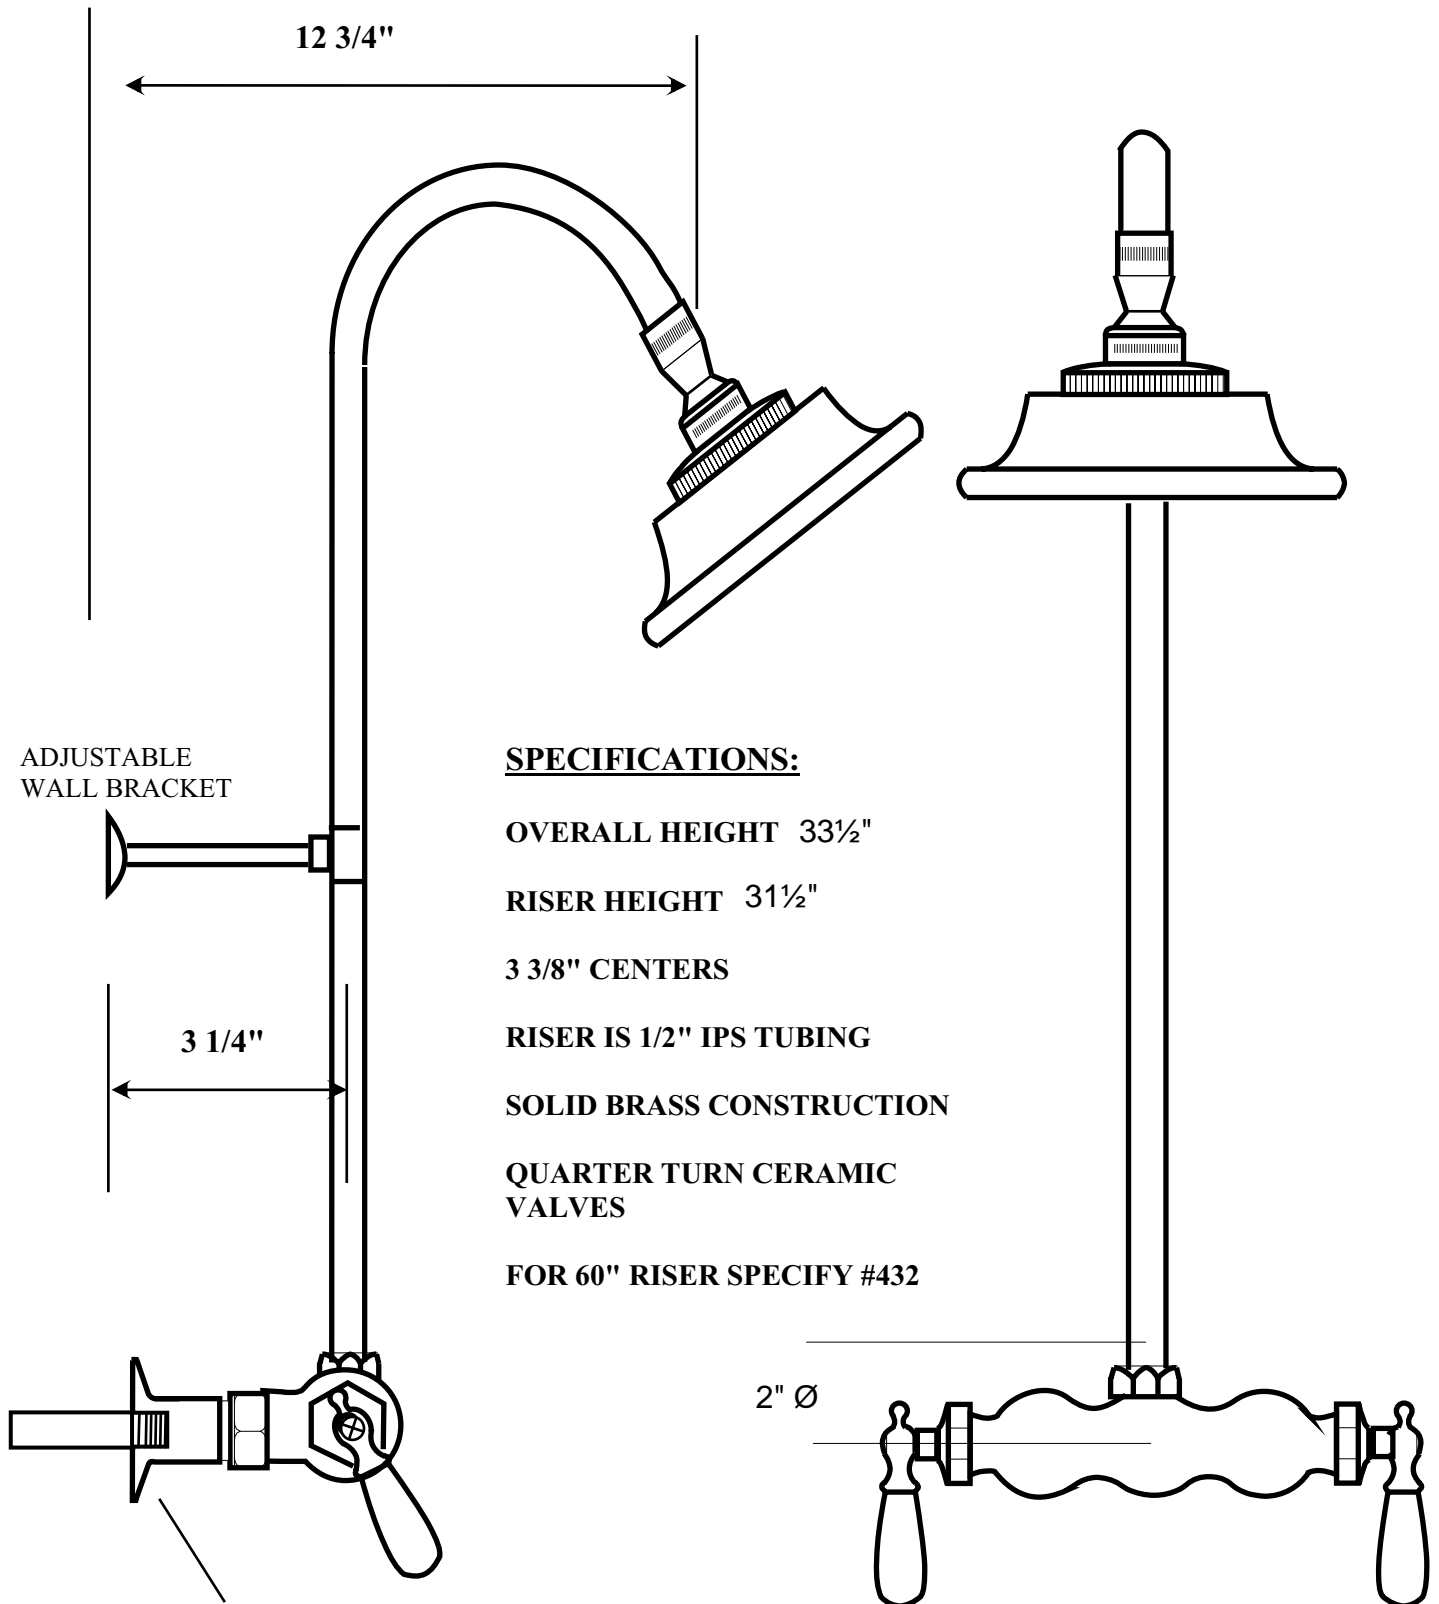

## #422 EXPOSED SHOWER

ADJUSTABLE  
WALL BRACKET

### SPECIFICATIONS:

OVERALL HEIGHT 33 1/2"

RISER HEIGHT 31 1/2"

3 3/8" CENTERS

RISER IS 1/2" IPS TUBING

SOLID BRASS CONSTRUCTION

QUARTER TURN CERAMIC  
VALVES

FOR 60" RISER SPECIFY #432

Leave between 1/2" to 3/4" of an  
inch of threads exposed so that the  
shank will tighten flush against the wall.