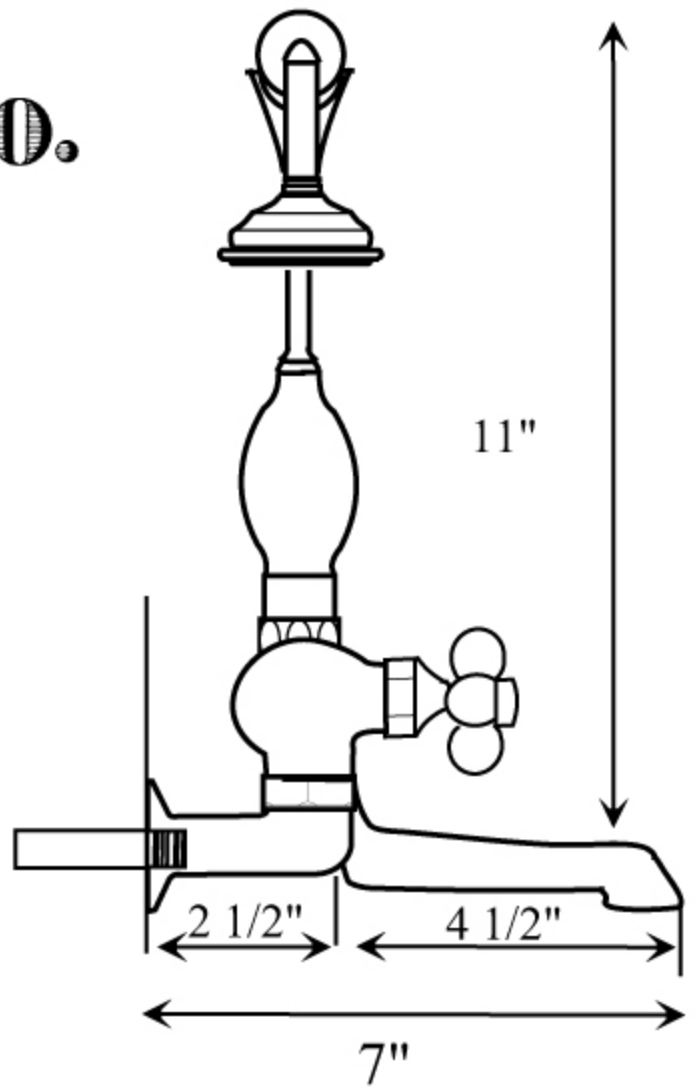

SUNRISE SPECIALTY CO.

533-Wall Mounted

Specifications

Leave between 1/2" to 3/4" of an inch of threads exposed so that the shank tighten flush against the wall.

This faucet features a integral backflow prevention. Provided with a 60" handshower hose.