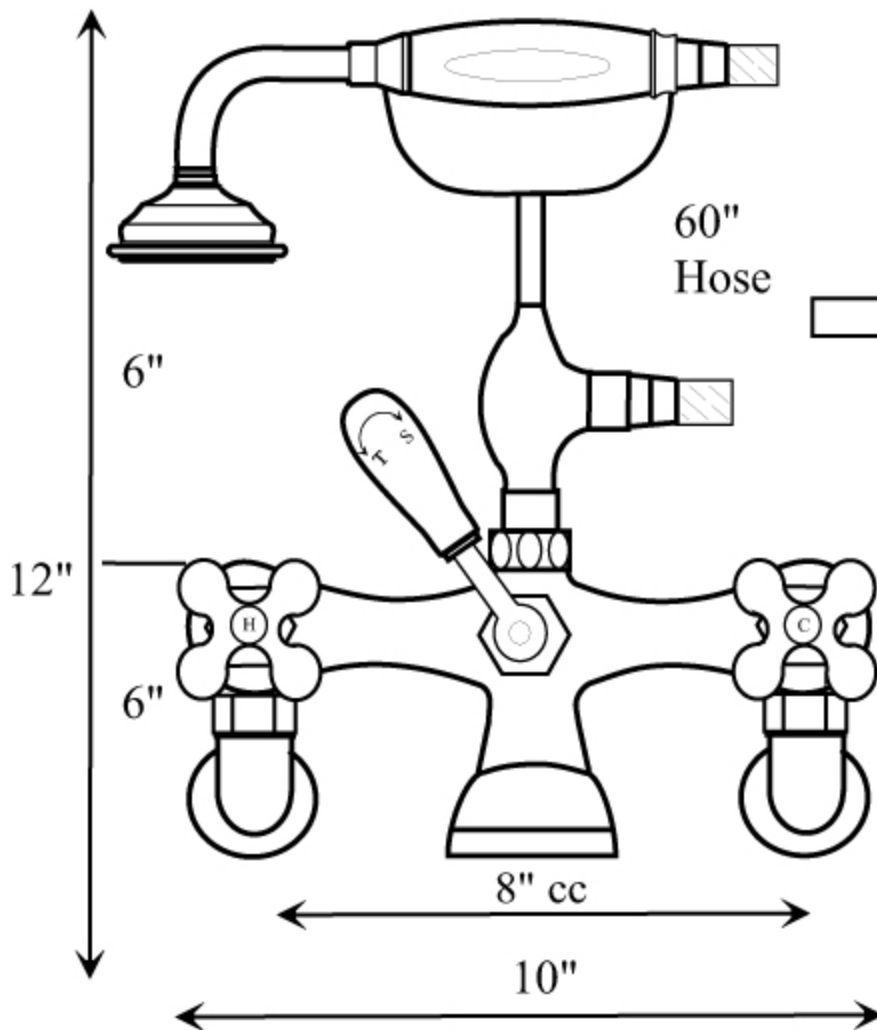

SUNRISE SPECIALTY CO.

533-Wall Mounted

Specifications

Leave between 1/2" to 3/4" of an inch of threads exposed so that the shank tighten flush against the wall.

This faucet features a integral backflow prevention. Provided with a 60" handshower hose.